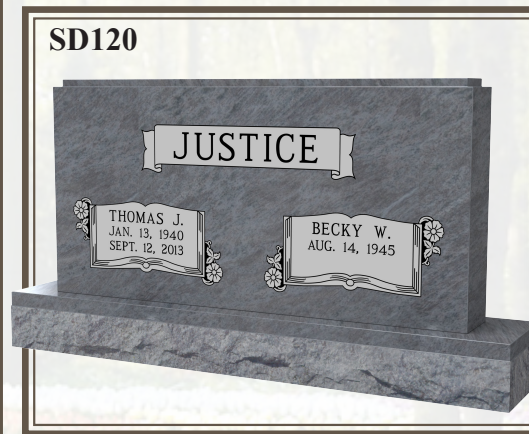

*Distinction &
Divine Memorials*

These pictures make the carved angels appear lighter. These are carved out of black stone and will be dark gray in color.

SD114

SD115

SD113

SD104

A masterpiece of nature is transformed by unsurpassed craftsmanship into a flawlessly polished and personalized expression of honor and love.

SD108

SD109

SD102

SD100

SD110

SD103

IMPORTANT: Black Granite is almost always in stock. Colors other than black are occasionally in stock, however you should check with your CSR for availabilities. These colors can take approximately 90-150 days for shipment if not in stock.