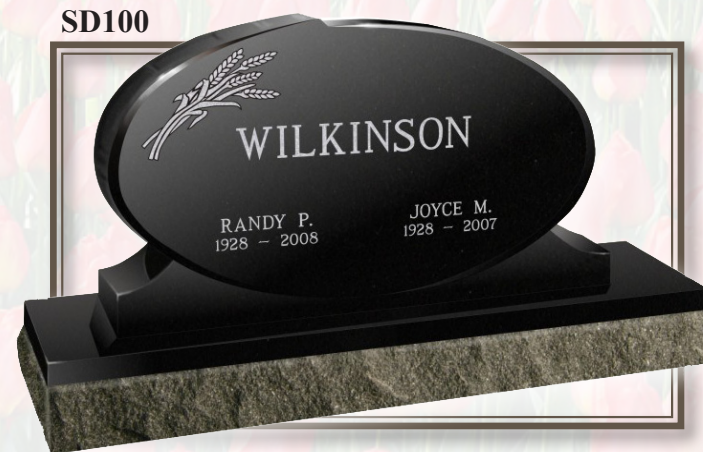

Absolute Black

Bahama Blue

SD100