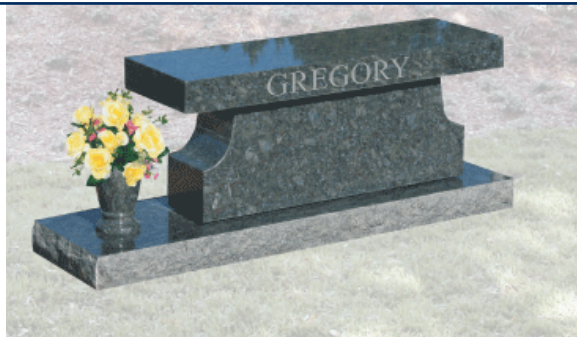

SD-004 **Preferred**

4 URN CAPACITY

Available Colors: Import Gray, Absolute Black, Butterfly Blue, India Red
Approximately 56-84 Days for Delivery for Colors Listed